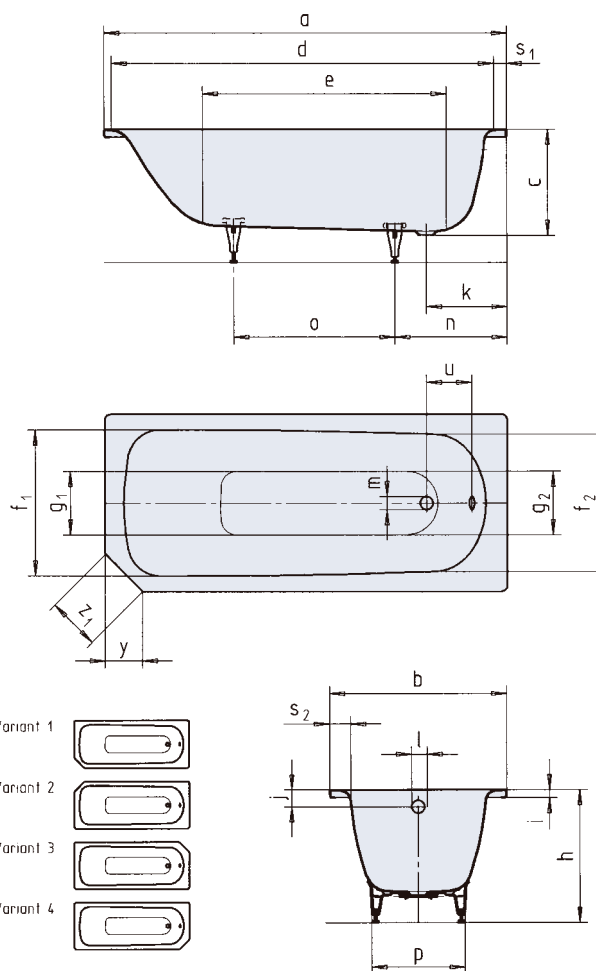

Saniform-Extra

Technical specifications*:

Model no.		362-1
External length	a	1600 mm
External width	b	700 mm
Depth	c	410 mm
Internal length (top)	d	1430 mm
Internal length (bottom)	e	1050 mm
Internal width (top)	f ₁ ; f ₂	550; 530 mm
Internal width (bottom)	g ₁ ; g ₂	390; 350 mm
Height with feet	h	535-555 mm
Height of rim	i	32 mm
Distance top edge to centre of overflow outlet	j	63 mm
Distance tub edge (foot) to centre of drain outlet	k	310 mm
Diameter of overflow outlet	l	52 mm
Diameter of drain outlet	m	52 mm
Distance foot end of tub edge to centre of base	n	452,5 mm
Distance between the feet	o	600 mm
Max. width of feet	p	380 mm
Width of rim (foot end; lengthwise)	s ₁ ; s ₂	70; 75 mm
Distance between centre holes	u	230 mm
Fase	y	150 mm
Side length	z ₁	212 mm
Water volume** in litres		93
Anti-slip		Ø 288 mm
Full anti-slip		600 x 220 mm

* Subject to technical alterations and tolerances.

** 70 litres displacement on average.