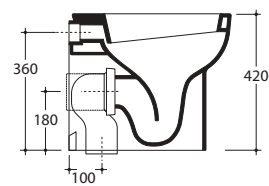

THE MILAN BACK TO WALL SUITE

THE
WHITE ROOM
LONDON
by Romano Alberti

bidet tap

basin tap

45cm projection wc
"S" drain

45cm projection wc
"P" drain

50cm projection wc
"S" or "P" drain

55cm projection wc
"S" or "P" drain

50cm washbasin

60cm washbasin