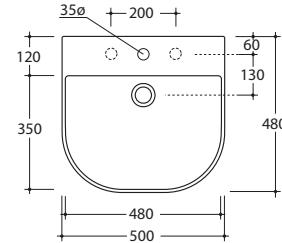

THE MILAN BACK TO WALL SUITE

THE
WHITE ROOM
LONDON
by Romano Alberti

bidet tap

basin tap

45cm projection wc
"S" drain

45cm projection wc
"P" drain

50cm projection wc
"S" or "P" drain

55cm projection wc
"S" or "P" drain

50cm washbasin

60cm washbasin