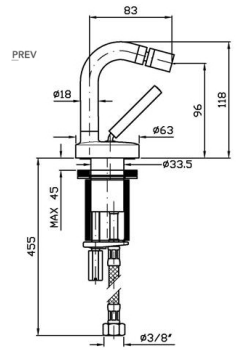

THE MILAN BACK TO WALL SUITE

THE
WHITE ROOM
LONDON
by Romano Alberti

bidet tap

basin tap

45cm projection wc
"S" drain

45cm projection wc
"P" drain

50cm projection wc
"S" or "P" drain

55cm projection wc
"S" or "P" drain

50cm washbasin

60cm washbasin