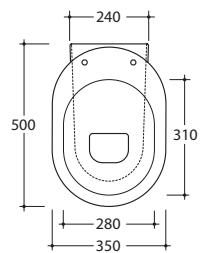

THE MILAN BACK TO WALL SUITE

THE
WHITE ROOM
LONDON
by Romano Alberti

bidet tap

basin tap

45cm projection wc
"S" drain

45cm projection wc
"P" drain

50cm projection wc
"S" or "P" drain

55cm projection wc
"S" or "P" drain

50cm washbasin

60cm washbasin