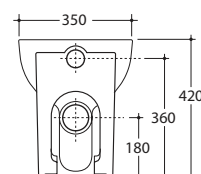

THE MILAN BACK TO WALL SUITE

THE
WHITE ROOM
LONDON
by Romano Alberti

bidet tap

basin tap

45cm projection wc
"S" drain

45cm projection wc
"P" drain

50cm projection wc
"S" or "P" drain

55cm projection wc
"S" or "P" drain

50cm washbasin

60cm washbasin