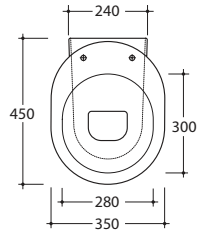

THE MILAN BACK TO WALL SUITE

THE
WHITE ROOM
LONDON
by Romano Alberti

bidet tap

basin tap

45cm projection wc
"S" drain

45cm projection wc
"P" drain

50cm projection wc
"S" or "P" drain

55cm projection wc
"S" or "P" drain

50cm washbasin

60cm washbasin