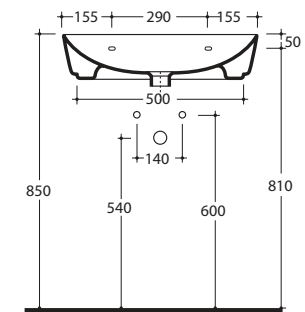

THE MILAN BACK TO WALL SUITE

THE
WHITE ROOM
LONDON
by Romano Alberti

bidet tap

basin tap

45cm projection wc
"S" drain

45cm projection wc
"P" drain

50cm projection wc
"S" or "P" drain

55cm projection wc
"S" or "P" drain

50cm washbasin

60cm washbasin