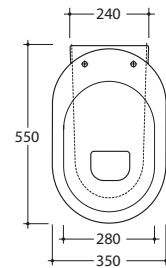

THE MILAN BACK TO WALL SUITE

THE
WHITE ROOM
LONDON
by Romano Alberti

bidet tap

basin tap

45cm projection wc
"S" drain

45cm projection wc
"P" drain

50cm projection wc
"S" or "P" drain

55cm projection wc
"S" or "P" drain

50cm washbasin

60cm washbasin