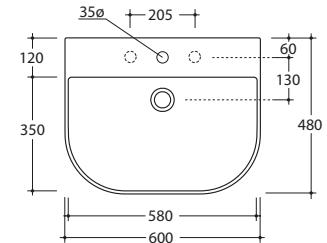

THE MILAN BACK TO WALL SUITE

THE
WHITE ROOM
LONDON
by Romano Alberti

bidet tap

basin tap

45cm projection wc
"S" drain

45cm projection wc
"P" drain

50cm projection wc
"S" or "P" drain

55cm projection wc
"S" or "P" drain

50cm washbasin

60cm washbasin