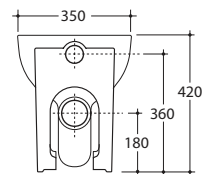

THE MILAN BACK TO WALL SUITE

THE
WHITE ROOM
LONDON
by Romano Alberti

bidet tap

basin tap

45cm projection wc
"S" drain

45cm projection wc
"P" drain

50cm projection wc
"S" or "P" drain

55cm projection wc
"S" or "P" drain

50cm washbasin

60cm washbasin