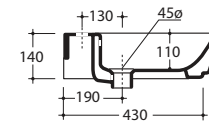

THE MILAN BACK TO WALL SUITE

THE
WHITE ROOM
LONDON
by Romano Alberti

bidet tap

basin tap

45cm projection wc
"S" drain

45cm projection wc
"P" drain

50cm projection wc
"S" or "P" drain

55cm projection wc
"S" or "P" drain

50cm washbasin

60cm washbasin