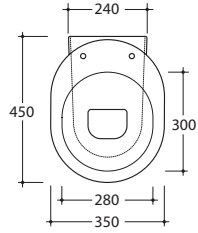

THE MILAN BACK TO WALL SUITE

THE
WHITE ROOM
LONDON
by Romano Alberti

bidet tap

basin tap

45cm projection wc
"S" drain

45cm projection wc
"P" drain

50cm projection wc
"S" or "P" drain

55cm projection wc
"S" or "P" drain

50cm washbasin

60cm washbasin