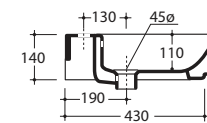

THE MILAN BACK TO WALL SUITE

THE
WHITE ROOM
LONDON
by Romano Alberti

bidet tap

basin tap

45cm projection wc
"S" drain

45cm projection wc
"P" drain

50cm projection wc
"S" or "P" drain

55cm projection wc
"S" or "P" drain

50cm washbasin

60cm washbasin