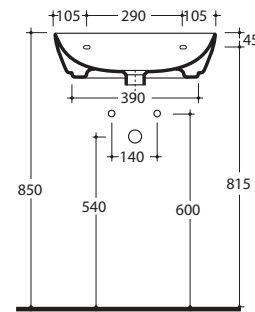

THE MILAN BACK TO WALL SUITE

THE
WHITE ROOM
LONDON
by Romano Alberti

bidet tap

basin tap

45cm projection wc
"S" drain

45cm projection wc
"P" drain

50cm projection wc
"S" or "P" drain

55cm projection wc
"S" or "P" drain

50cm washbasin

60cm washbasin