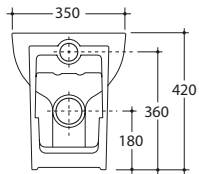

THE MILAN BACK TO WALL SUITE

THE
WHITE ROOM
LONDON
by Romano Alberti

bidet tap

basin tap

45cm projection wc
"S" drain

45cm projection wc
"P" drain

50cm projection wc
"S" or "P" drain

55cm projection wc
"S" or "P" drain

50cm washbasin

60cm washbasin