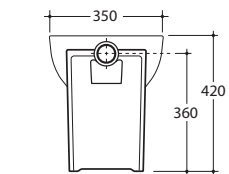

THE MILAN BACK TO WALL SUITE

THE
WHITE ROOM
LONDON
by Romano Alberti

bidet tap

basin tap

45cm projection wc
"S" drain

45cm projection wc
"P" drain

50cm projection wc
"S" or "P" drain

55cm projection wc
"S" or "P" drain

50cm washbasin

60cm washbasin