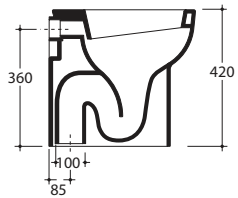

THE MILAN BACK TO WALL SUITE

THE
WHITE ROOM
LONDON
by Romano Alberti

bidet tap

basin tap

45cm projection wc
"S" drain

45cm projection wc
"P" drain

50cm projection wc
"S" or "P" drain

55cm projection wc
"S" or "P" drain

50cm washbasin

60cm washbasin