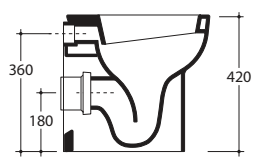

THE MILAN BACK TO WALL SUITE

THE
WHITE ROOM
LONDON
by Romano Alberti

bidet tap

basin tap

45cm projection wc
"S" drain

45cm projection wc
"P" drain

50cm projection wc
"S" or "P" drain

55cm projection wc
"S" or "P" drain

50cm washbasin

60cm washbasin