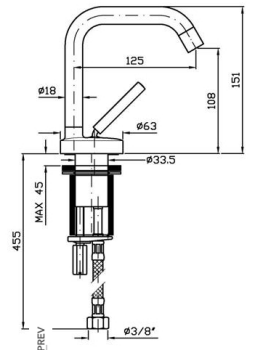

THE MILAN BACK TO WALL SUITE

THE
WHITE ROOM
LONDON
by Romano Alberti

bidet tap

basin tap

45cm projection wc
"S" drain

45cm projection wc
"P" drain

50cm projection wc
"S" or "P" drain

55cm projection wc
"S" or "P" drain

50cm washbasin

60cm washbasin