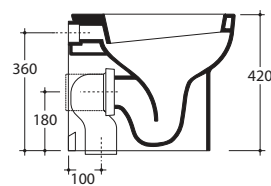

THE MILAN BACK TO WALL SUITE

THE
WHITE ROOM
LONDON
by Romano Alberti

bidet tap

basin tap

45cm projection wc
"S" drain

45cm projection wc
"P" drain

50cm projection wc
"S" or "P" drain

55cm projection wc
"S" or "P" drain

50cm washbasin

60cm washbasin