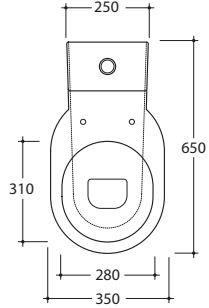

THE MILAN CLOSE COUPLED SUITE

THE
WHITE ROOM
LONDON
by Romano Alberti

bidet tap

60cm projection wc

65cm projection wc

50cm projection bidet

50cm washbasin

60cm washbasin

pedestal

basin tap