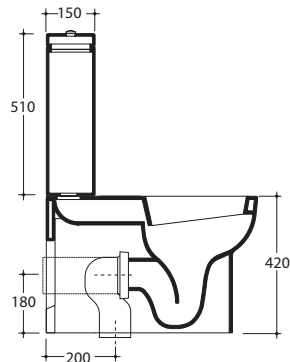

THE MILAN CLOSE COUPLED SUITE

THE
WHITE ROOM
LONDON
by Romano Alberti

bidet tap

60cm projection wc

65cm projection wc

50cm projection bidet

50cm washbasin

60cm washbasin

pedestal

basin tap