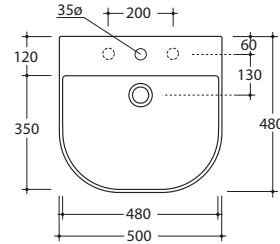

THE MILAN CLOSE COUPLED SUITE

THE
WHITE ROOM
LONDON
by Romano Alberti

bidet tap

60cm projection wc

65cm projection wc

50cm projection bidet

50cm washbasin

60cm washbasin

pedestal

basin tap