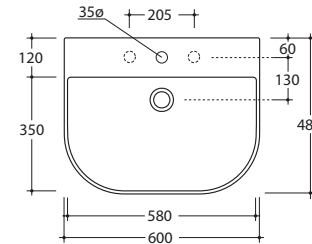

THE MILAN CLOSE COUPLED SUITE

THE
WHITE ROOM
LONDON
by Romano Alberti

bidet tap

60cm projection wc

65cm projection wc

50cm projection bidet

50cm washbasin

60cm washbasin

pedestal

basin tap