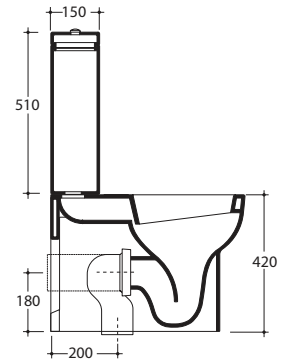

THE MILAN CLOSE COUPLED SUITE

THE
WHITE ROOM
LONDON
by Romano Alberti

bidet tap

60cm projection wc

65cm projection wc

50cm projection bidet

50cm washbasin

60cm washbasin

pedestal

basin tap