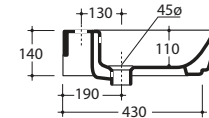

THE MILAN CLOSE COUPLED SUITE

THE
WHITE ROOM
LONDON
by Romano Alberti

bidet tap

60cm projection wc

65cm projection wc

50cm projection bidet

50cm washbasin

60cm washbasin