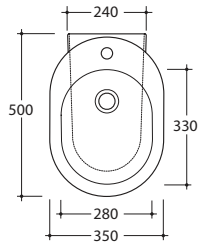

THE MILAN CLOSE COUPLED SUITE

THE
WHITE ROOM
LONDON
by Romano Alberti

bidet tap

60cm projection wc

65cm projection wc

50cm projection bidet

50cm washbasin

60cm washbasin

pedestal

basin tap