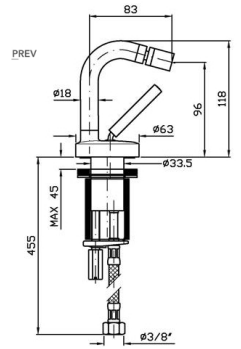

THE MILAN CLOSE COUPLED SUITE

THE
WHITE ROOM
LONDON
by Romano Alberti

bidet tap

60cm projection wc

65cm projection wc

50cm projection bidet

50cm washbasin

60cm washbasin

pedestal

basin tap