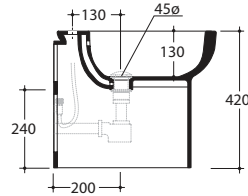

THE MILAN CLOSE COUPLED SUITE

THE
WHITE ROOM
LONDON
by Romano Alberti

bidet tap

60cm projection wc

65cm projection wc

50cm projection bidet

50cm washbasin

60cm washbasin

pedestal

basin tap