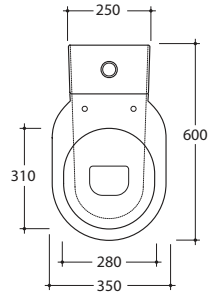

THE MILAN CLOSE COUPLED SUITE

THE
WHITE ROOM
LONDON
by Romano Alberti

bidet tap

60cm projection wc

65cm projection wc

50cm projection bidet

50cm washbasin

60cm washbasin

pedestal

basin tap