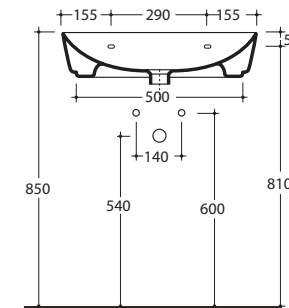

THE MILAN CLOSE COUPLED SUITE

THE
WHITE ROOM
LONDON
by Romano Alberti

bidet tap

60cm projection wc

65cm projection wc

50cm projection bidet

50cm washbasin

60cm washbasin

pedestal

basin tap