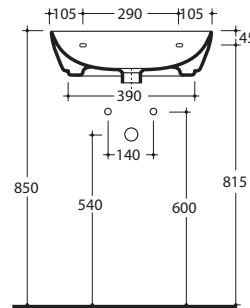

THE MILAN CLOSE COUPLED SUITE

THE
WHITE ROOM
LONDON
by Romano Alberti

bidet tap

60cm projection wc

65cm projection wc

50cm projection bidet

50cm washbasin

60cm washbasin

pedestal

basin tap