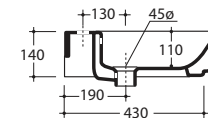

THE MILAN CLOSE COUPLED SUITE

THE
WHITE ROOM
LONDON
by Romano Alberti

bidet tap

60cm projection wc

65cm projection wc

50cm projection bidet

50cm washbasin

60cm washbasin