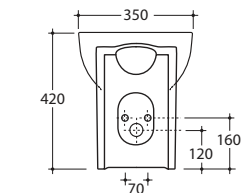

THE MILAN CLOSE COUPLED SUITE

THE
WHITE ROOM
LONDON
by Romano Alberti

bidet tap

60cm projection wc

65cm projection wc

50cm projection bidet

50cm washbasin

60cm washbasin

pedestal

basin tap