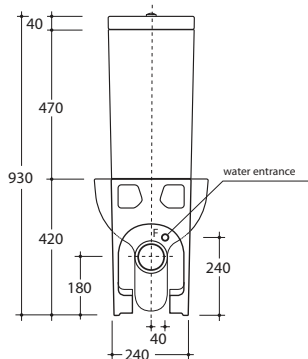

THE MILAN CLOSE COUPLED SUITE

THE
WHITE ROOM
LONDON
by Romano Alberti

bidet tap

60cm projection wc

65cm projection wc

50cm projection bidet

50cm washbasin

60cm washbasin

pedestal

basin tap