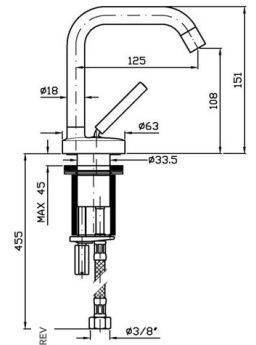

THE MILAN CLOSE COUPLED SUITE

THE
WHITE ROOM
LONDON
by Romano Alberti

bidet tap

60cm projection wc

65cm projection wc

50cm projection bidet

50cm washbasin

60cm washbasin

pedestal

basin tap