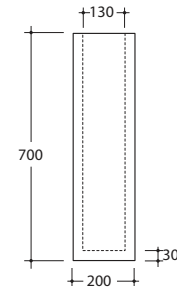

THE MILAN CLOSE COUPLED SUITE

THE
WHITE ROOM
LONDON
by Romano Alberti

bidet tap

60cm projection wc

65cm projection wc

50cm projection bidet

50cm washbasin

60cm washbasin

pedestal

basin tap