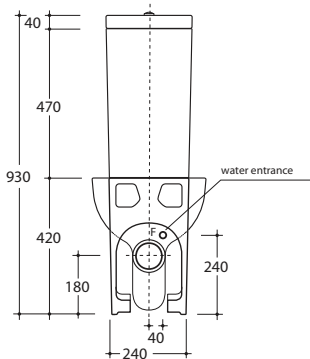

THE MILAN CLOSE COUPLED SUITE

THE
WHITE ROOM
LONDON
by Romano Alberti

bidet tap

60cm projection wc

65cm projection wc

50cm projection bidet

50cm washbasin

60cm washbasin

pedestal

basin tap