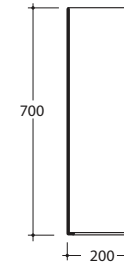

THE MILAN CLOSE COUPLED SUITE

THE
WHITE ROOM
LONDON
by Romano Alberti

bidet tap

60cm projection wc

65cm projection wc

50cm projection bidet

50cm washbasin

60cm washbasin

pedestal

basin tap